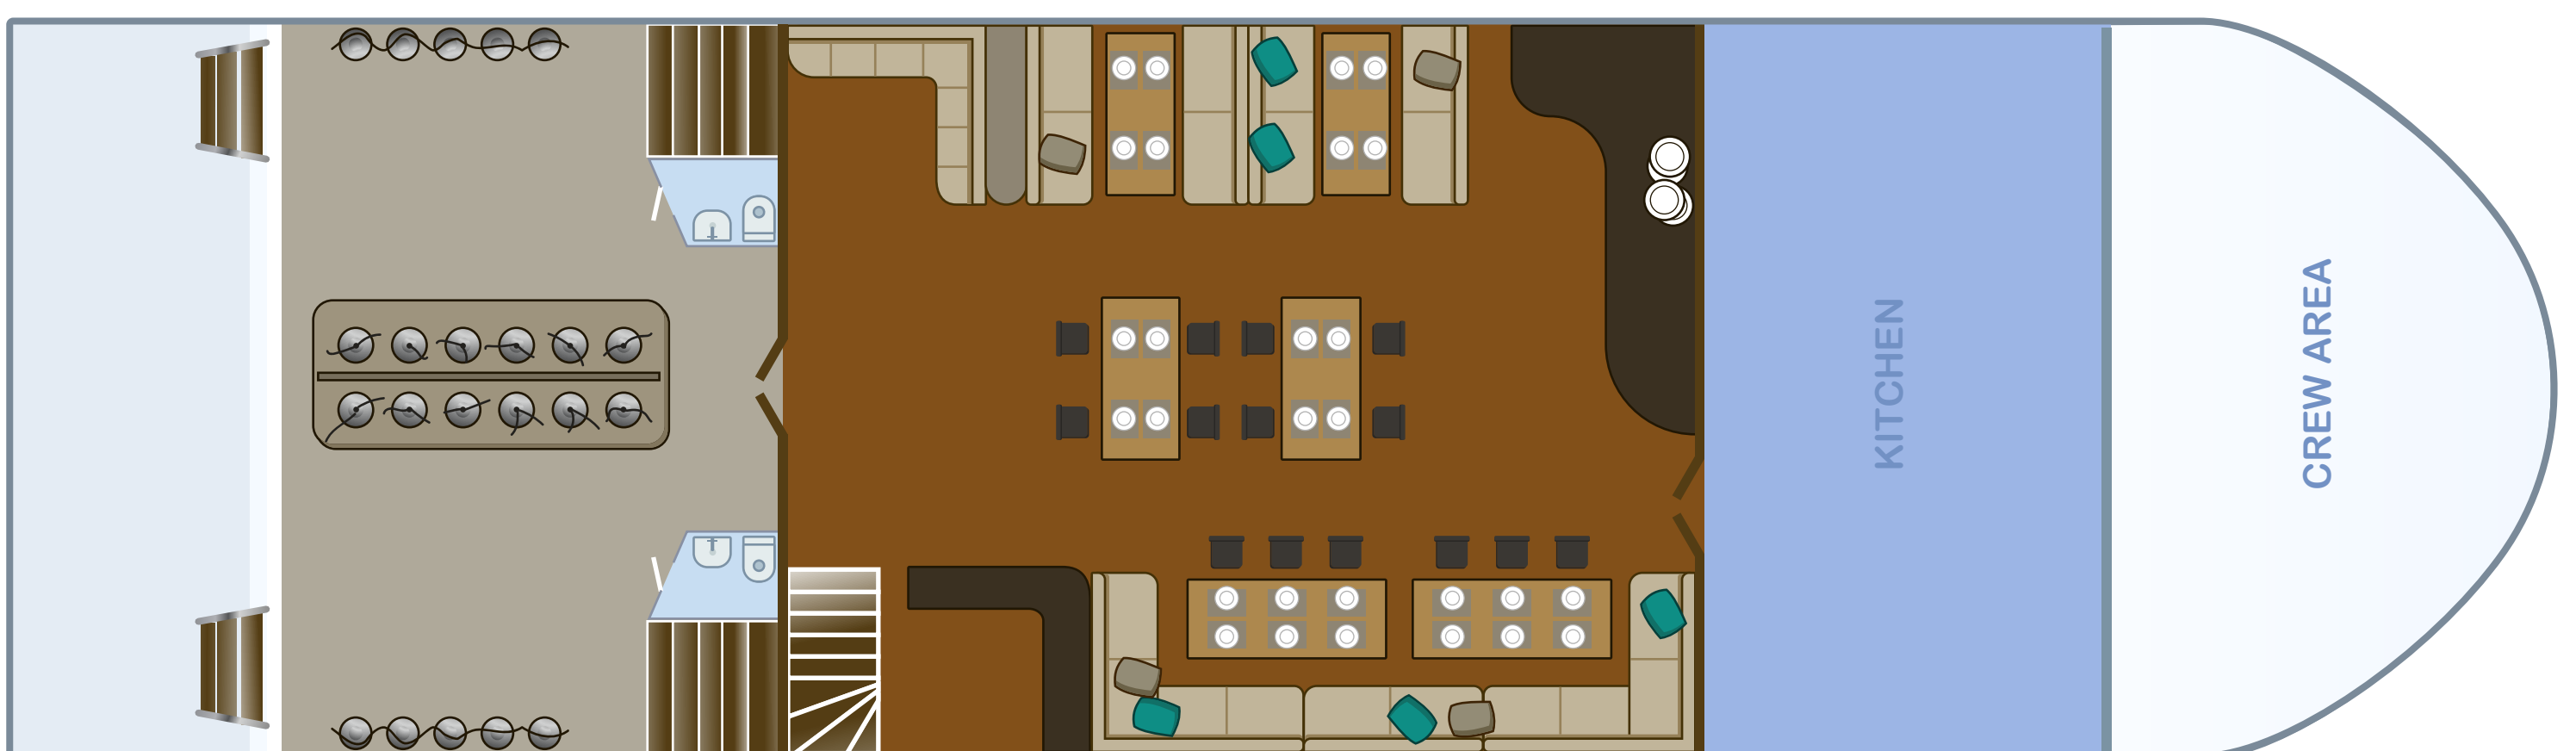

MY JPMARINE RED SEA — BOAT PLAN

HIGH DECK

UPPER DECK

MAIN DECK

LOWER DECK