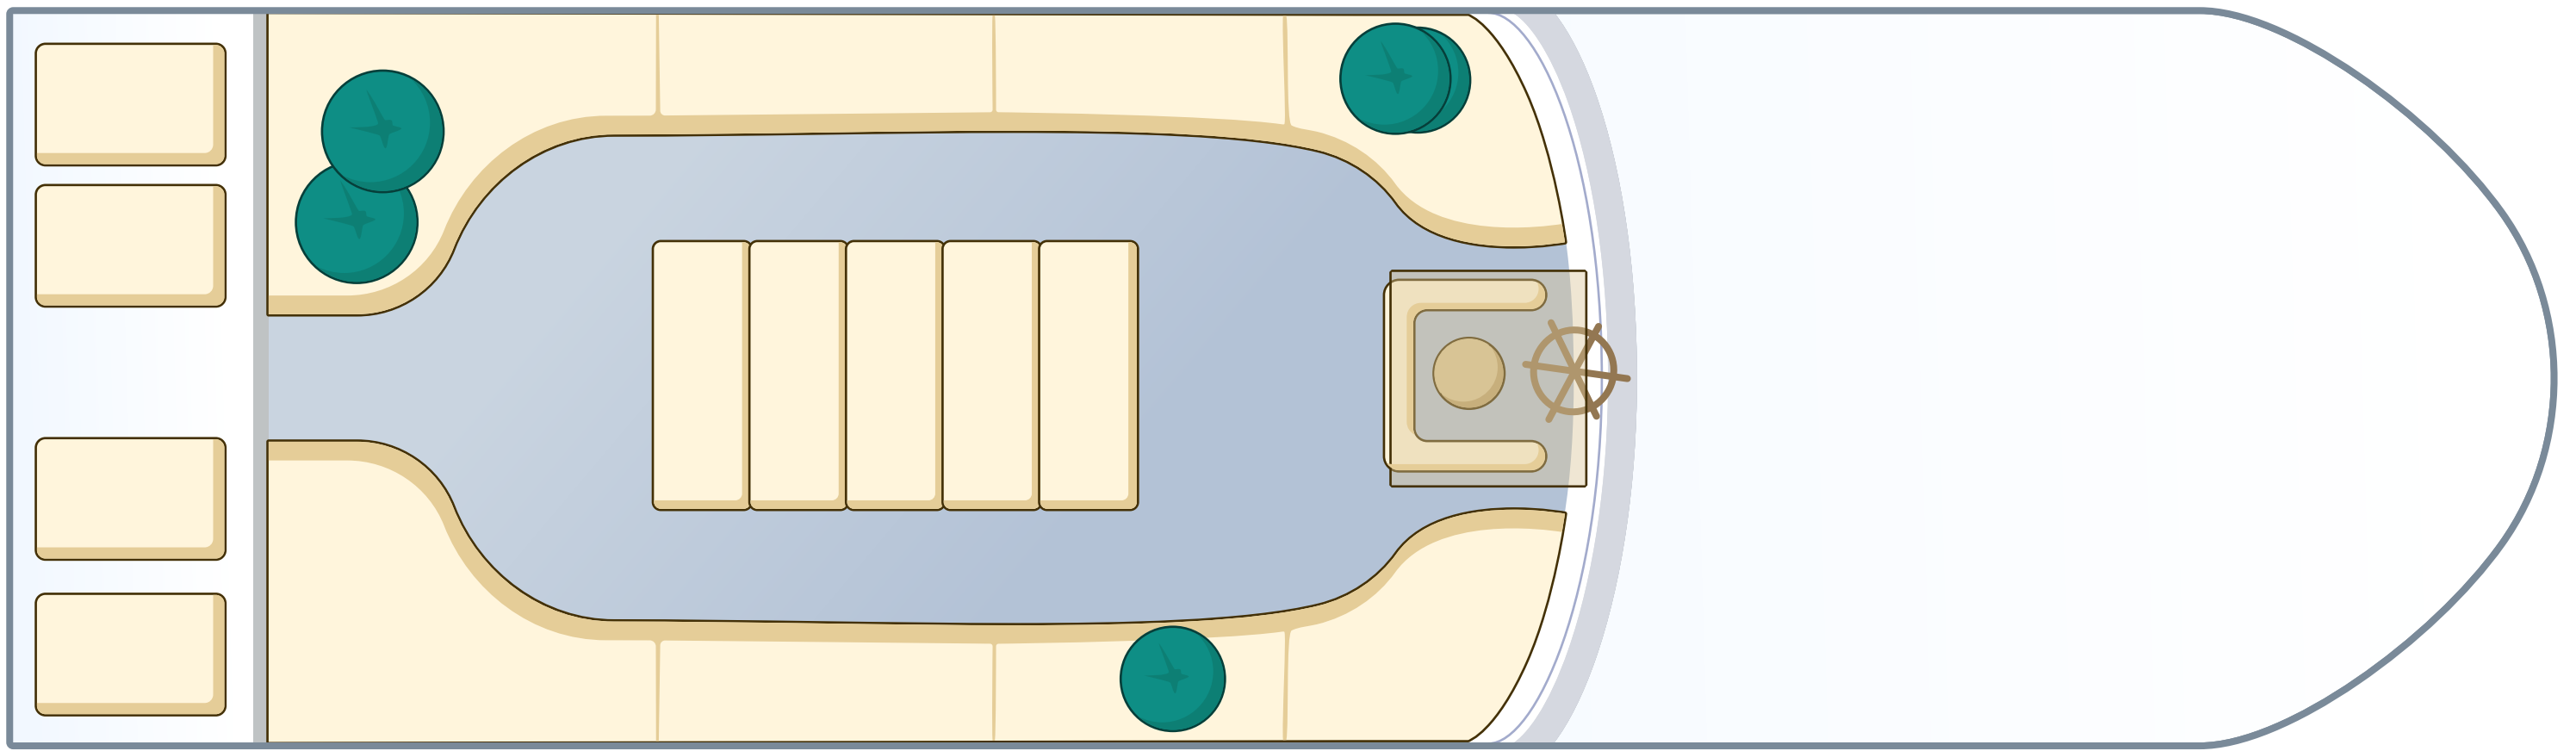

MY JPMARINE RED SEA — BOAT PLAN

HIGH DECK

UPPER DECK

MAIN DECK

LOWER DECK