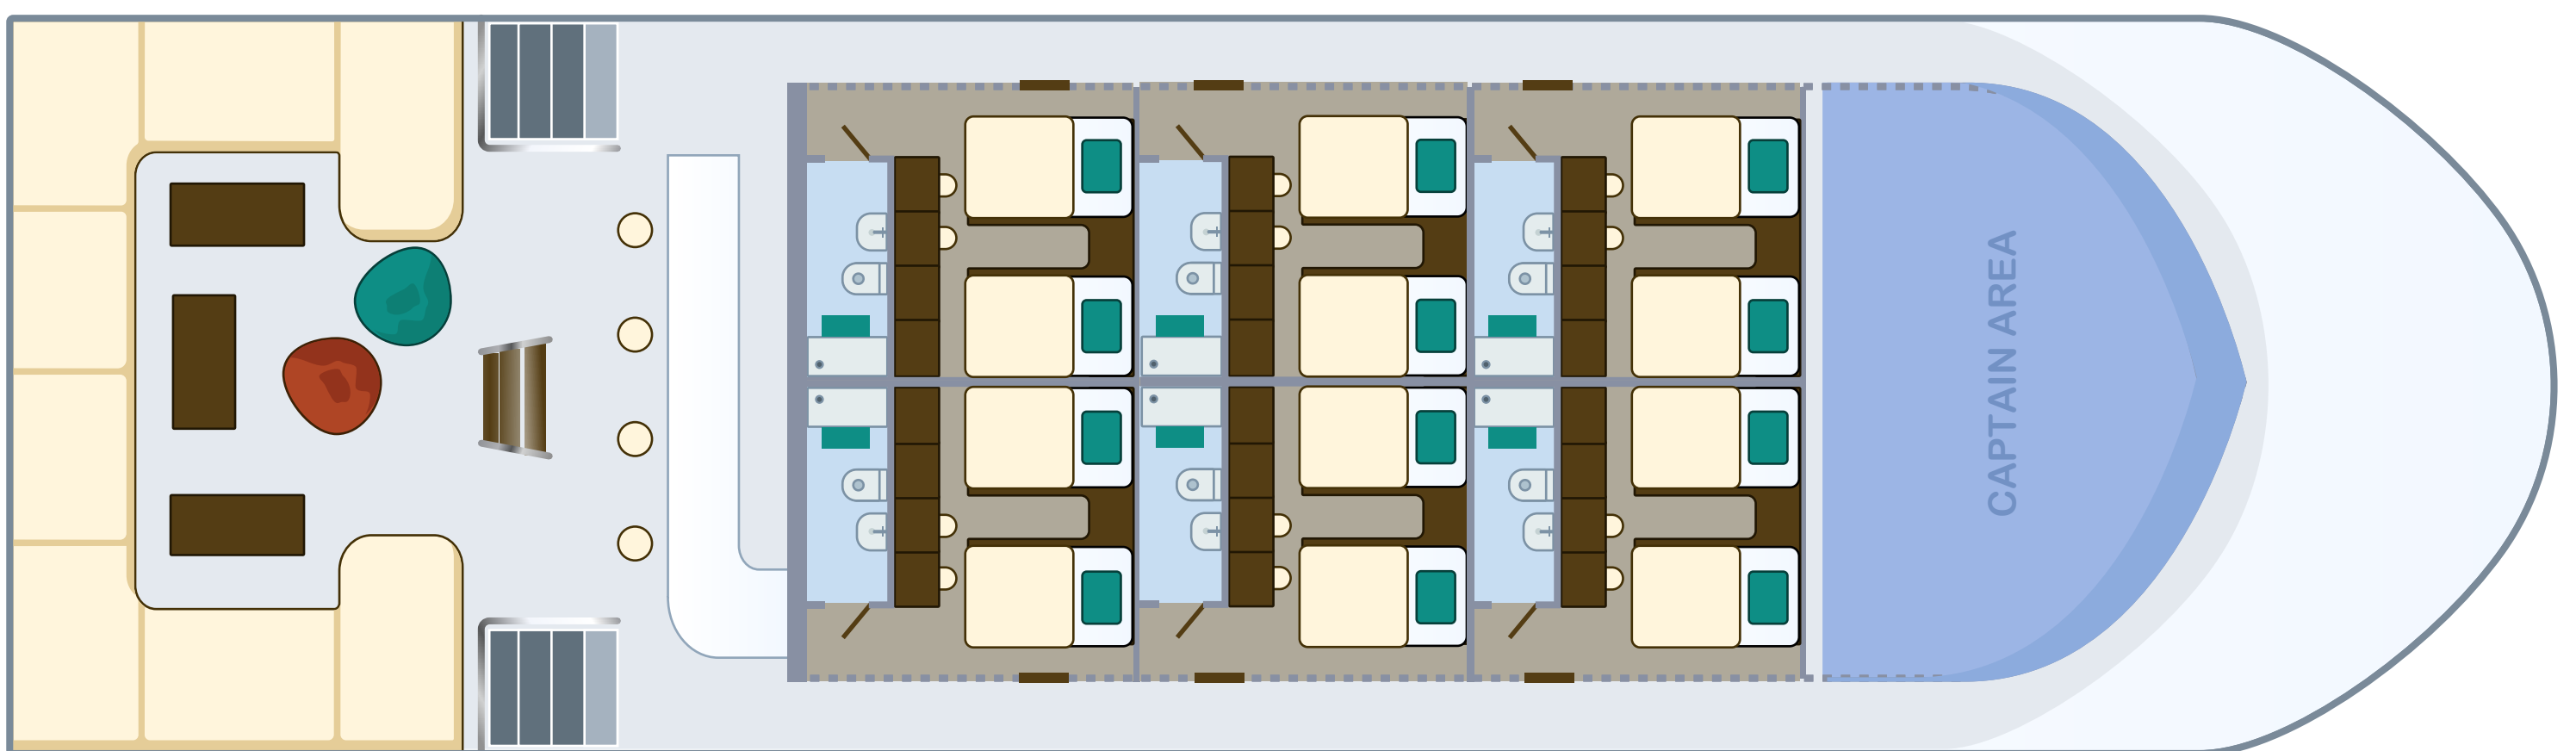

MY JPMARINE RED SEA — BOAT PLAN

HIGH DECK

UPPER DECK

MAIN DECK

LOWER DECK